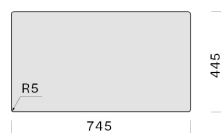

870 mm

Height

300 mm

Depth

575 mm

CONSUMPTION AND CONNECTION FEATURES ENERGY CLASS

Cut-out size / Topmount

Cut-out size / Undermount