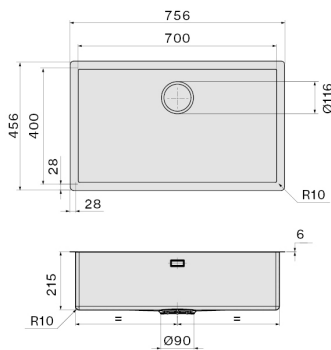

FEATURES

Fixing kit included
Perimeter overflow
Bowl dimension 700 x 400 mm
Bowl depth 200 mm
6 mm slim edge
Ext dimension 756 x 456 mm

OPTIONAL ACCESSORIES

KACL.991

Iroko wood chopping board 330
x 420 x 18 mm

Top/Undermount

Dimensions

Cabinet 80 cm

Finishing

Ceramix material
White matt

Type of control

None

PACKAGING:WEIGHTS AND VOLUMES

Gross weight

16 kg

Net weight

11.8 kg

Volumes

0.15 m³

Packaging size

Length

870 mm

Height

300 mm

Depth

575 mm

CONSUMPTION AND CONNECTION FEATURES ENERGY CLASS

Cut-out size / Topmount

Cut-out size / Undermount