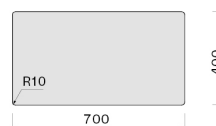

870 mm

Height

300 mm

Depth

575 mm

CONSUMPTION AND CONNECTION FEATURES ENERGY CLASS

Cut-out size / Topmount

Cut-out size / Undermount