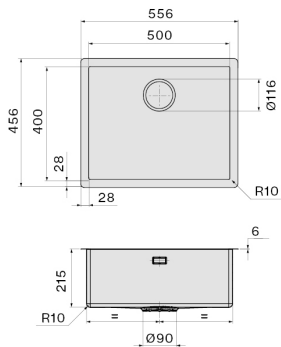

Cut-out size / Topmount

Cut-out size / Undermount