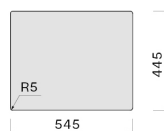

Cut-out size / Topmount