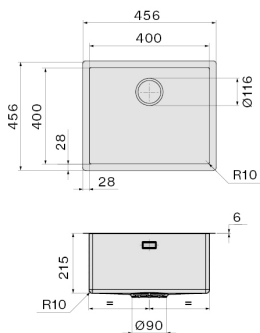

Cut-out size / Topmount

Cut-out size / Undermount