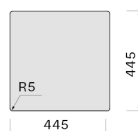

Cut-out size / Topmount