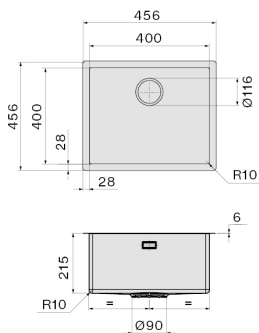

Cut-out size / Topmount

Cut-out size / Undermount