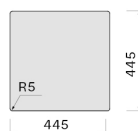

Cut-out size / Undermount