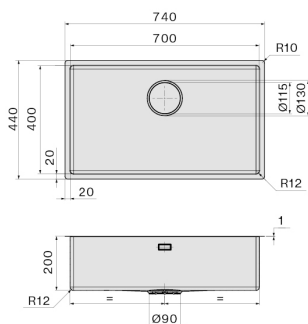

Cut-out size / Undermount