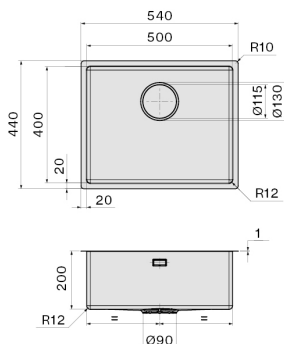

Cut-out size / Undermount