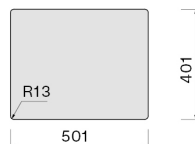

Cut-out size / Undermount