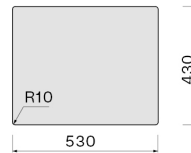

Cut-out size / Undermount