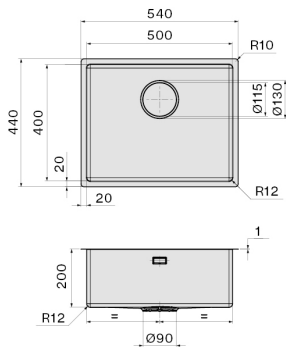

1 mm regular thickness
Inner corners radius 12 mm
Fixing kit included
Perimeter overflow
Falmec seamless drainage system
Bowl depth 200 mm
Ext dimension 540 x 440 mm
Bowl dimension 500 x 400 mm

TECHNICAL FEATURES

Installation type
Flush/Top/Undermount
Dimensions
Cabinet 60 cm
Finishing
PVD Gunmetal
AISI 304 18/10 Scotch Brite stainless steel
Motor
m³/h
Type of control
None

*The photograph is purely for information
It may not correspond to the selected version.*

PACKAGING:WEIGHTS AND VOLUMES

Gross weight
8.56 kg
Net weight
4.62 kg
Volumes
0.08 m³
Packaging size
Length
615 mm
Height
245 mm
Depth
500 mm

CONSUMPTION AND CONNECTION FEATURES ENERGY CLASS

Cut-out size / Flushmount

Cut-out size / Topmount

Cut-out size / Undermount