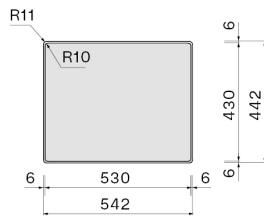

1 mm regular thickness
Inner corners radius 12 mm
Fixing kit included
Perimeter overflow
Falmec seamless drainage system
Bowl depth 200 mm
Ext dimension 540 x 440 mm
Bowl dimension 500 x 400 mm

TECHNICAL FEATURES

Installation type
Flush/Top/Undermount
Dimensions
Cabinet 60 cm
Finishing
PVD Gunmetal
AISI 304 18/10 Scotch Brite stainless steel
Motor
m³/h
Type of control
None

*The photograph is purely for information
It may not correspond to the selected version.*

PACKAGING:WEIGHTS AND VOLUMES

Gross weight
8.56 kg
Net weight
4.62 kg
Volumes
0.08 m³
Packaging size
Length
615 mm
Height
245 mm
Depth
500 mm

CONSUMPTION AND CONNECTION FEATURES ENERGY CLASS

Cut-out size / Flushmount