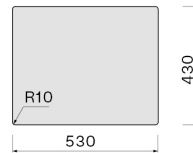

FEATURES

- 1 mm regular thickness
- Inner corners radius 12 mm
- Fixing kit included
- Perimeter overflow
- Falmec seamless drainage system
- Anti-noise fiber
- Bowl depth 200 mm
- Ext dimension 540 x 440 mm
- Bowl dimension 500 x 400 mm

TECHNICAL FEATURES

- Installation type**
Flush/Top/Undermount
- Dimensions**
Cabinet 60 cm
- Finishing**
PVD Gold
AISI 304 18/10 Scotch Brite
stainless steel
- Motor**
m³/h
- Type of control**
None

PACKAGING:WEIGHTS AND VOLUMES

- Gross weight**
8.56 kg
- Net weight**
4.62 kg
- Volumes**
0.08 m³
- Packaging size**
Length
615 mm
Height
245 mm
Depth
500 mm

CONSUMPTION AND CONNECTION FEATURES ENERGY CLASS

Cut-out size / Flushmount