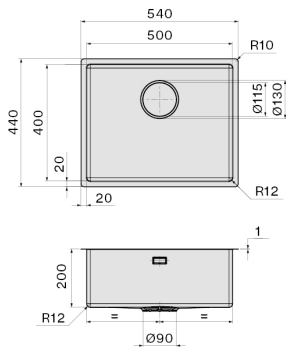

FEATURES

- 1 mm regular thickness
- Inner corners radius 12 mm
- Fixing kit included
- Perimeter overflow
- Falmec seamless drainage system
- Anti-noise fiber
- Bowl depth 200 mm
- Ext dimension 540 x 440 mm
- Bowl dimension 500 x 400 mm

TECHNICAL FEATURES

- Installation type**
Flush/Top/Undermount
- Dimensions**
Cabinet 60 cm
- Finishing**
PVD Gold
AISI 304 18/10 Scotch Brite
stainless steel
- Motor**
m³/h
- Type of control**
None

PACKAGING:WEIGHTS AND VOLUMES

- Gross weight**
8.56 kg
- Net weight**
4.62 kg
- Volumes**
0.08 m³
- Packaging size**
Length
615 mm
Height
245 mm
Depth
500 mm

CONSUMPTION AND CONNECTION FEATURES ENERGY CLASS

Cut-out size / Flushmount

Cut-out size / Topmount

Cut-out size / Undermount