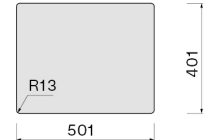

Cut-out size / Undermount