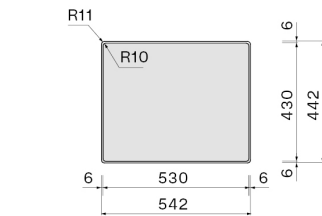

FEATURES

- 1 mm regular thickness
- Inner corners radius 12 mm
- Fixing kit included
- Perimeter overflow
- Falmec seamless drainage system
- Anti-noise fiber
- Bowl depth 200 mm
- Ext dimension 540 x 440 mm
- Bowl dimension 500 x 400 mm

TECHNICAL FEATURES

- Installation type**
Flush/Top/Undermount
- Dimensions**
Cabinet 60 cm
- Finishing**
PVD Gold
AISI 304 18/10 Scotch Brite
stainless steel
- Motor**
m³/h
- Type of control**
None

PACKAGING:WEIGHTS AND VOLUMES

- Gross weight**
8.56 kg
- Net weight**
4.62 kg
- Volumes**
0.08 m³
- Packaging size**
Length
615 mm
Height
245 mm
Depth
500 mm

CONSUMPTION AND CONNECTION FEATURES ENERGY CLASS

Cut-out size / Flushmount