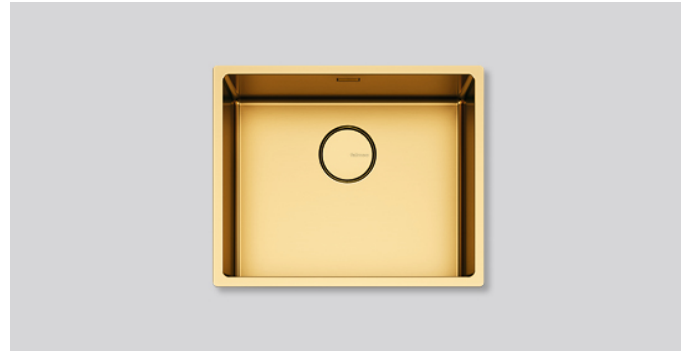

COMO 50 GOLD

Version

SCO5000F.00#PGF Sink
 Como 50 Cm Pvd Gold
 Flush/Top/Undermount

Collection

Como PVD

EAN code

8034122900476

*The photograph is purely for information
 It may not correspond to the selected version.*

FEATURES

- 1 mm regular thickness
- Inner corners radius 12 mm
- Fixing kit included
- Perimeter overflow
- Falmec seamless drainage system
- Anti-noise fiber
- Bowl depth 200 mm
- Ext dimension 540 x 440 mm
- Bowl dimension 500 x 400 mm

TECHNICAL FEATURES

- Installation type**
Flush/Top/Undermount
- Dimensions**
Cabinet 60 cm
- Finishing**
PVD Gold
AISI 304 18/10 Scotch Brite
stainless steel
- Motor**
m³/h
- Type of control**
None

PACKAGING:WEIGHTS AND VOLUMES