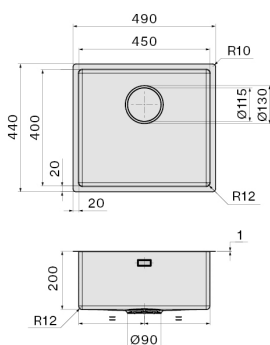

FEATURES

1 mm regular thickness
Inner corners radius 12 mm
200 mm bowl depth
Fixing kit included
Perimeter overflow
Falmec seamless drainage system
Anti-noise fiber
Bowl depth 200 mm
Ext dimension 490 x 440 mm
Bowl dimension 450 x 400 mm

Iroko wood chopping board 330 x 420 x 18 mm

KACL.992

Polyethylene chopping board 330 x 420 x 18 mm

KACL.993

HPL chopping board 280 x 420 x 18 mm

TECHNICAL FEATURES

Installation type

Undermount

Dimensions

Cabinet 50 cm

Finishing

AISI 304 18/10 Scotch Brite stainless steel

Motor

m³/h

Type of control

None

Length

550 mm

Height

245 mm

Depth

500 mm

CONSUMPTION AND CONNECTION FEATURES ENERGY CLASS

Cut-out size / Undermount