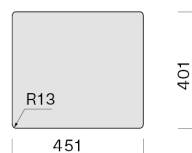

Iroko wood chopping board 330 x 420 x 18 mm

KACL.992

Polyethylene chopping board 330 x 420 x 18 mm

KACL.993

HPL chopping board 280 x 420 x 18 mm

TECHNICAL FEATURES

Installation type

Undermount

Dimensions

Cabinet 50 cm

Finishing

AISI 304 18/10 Scotch Brite stainless steel

Motor

m³/h

Type of control

None

Length

550 mm

Height

245 mm

Depth

500 mm

CONSUMPTION AND CONNECTION FEATURES ENERGY CLASS

Cut-out size / Undermount