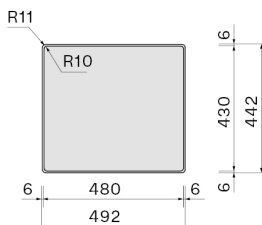

Cut-out size / Flushmount