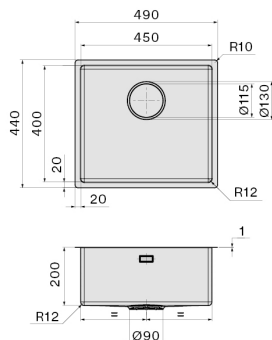

### Dimensions

Cabinet 50 cm

### Packaging size

Length

550 mm

Height

245 mm

Depth

500 mm

## CONSUMPTION AND CONNECTION FEATURES ENERGY CLASS

*Cut-out size / Flushmount*