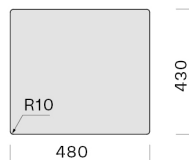

Cut-out size / Flushmount