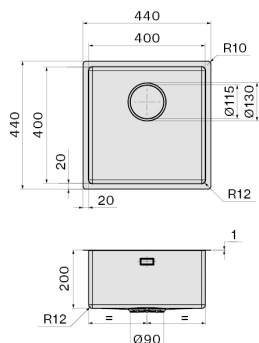

FEATURES

1 mm regular thickness
Inner corners radius 12 mm
Fixing kit included
Perimeter overflow
Falmec seamless drainage system
Anti-noise fiber
Bowl depth 200 mm
Bowl dimension 400 x 400 mm
Ext dimension 440 x 440 mm

Iroko wood chopping board 330 x 420 x 18 mm

KACL.992

Polyethylene chopping board 330 x 420 x 18 mm

KACL.993

HPL chopping board 280 x 420 x 18 mm

TECHNICAL FEATURES

Installation type

Undermount

Dimensions

Cabinet 50 cm

Finishing

AISI 304 18/10 Scotch Brite stainless steel

Motor

m³/h

Type of control

None

Length

500 mm

Height

245 mm

Depth

500 mm

CONSUMPTION AND CONNECTION FEATURES ENERGY CLASS

Cut-out size / Undermount