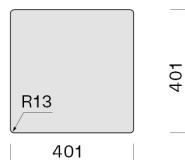

Dimensions

Cabinet 50 cm

Finishing

AISI 304 18/10 Scotch Brite stainless steel

Motor

m³/h

Type of control

None

Length

500 mm

Height

245 mm

Depth

500 mm

CONSUMPTION AND CONNECTION FEATURES ENERGY CLASS

Cut-out size / Undermount