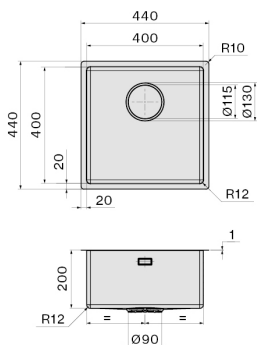

### Dimensions

Cabinet 50 cm

### Packaging size

Length

500 mm

Height

245 mm

Depth

500 mm

## CONSUMPTION AND CONNECTION FEATURES ENERGY CLASS

*Cut-out size / Flushmount*

*Cut-out size / Topmount*