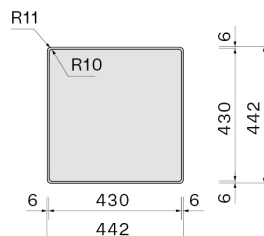

Cut-out size / Flushmount