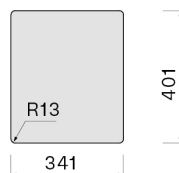

Cut-out size / Undermount