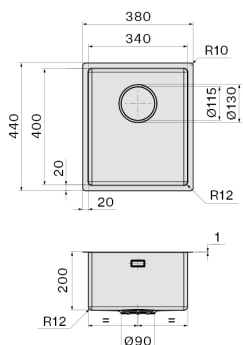

Cut-out size / Undermount