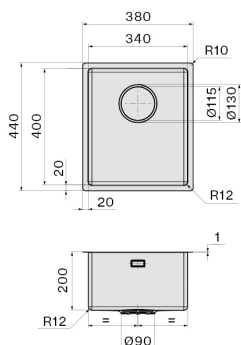

Iroko wood chopping board 330
x 420 x 18 mm

KACL.992

Polyethylene chopping board
330 x 420 x 18 mm

KACL.993

HPL chopping board 280 x 420 x
18 mm

TECHNICAL FEATURES

Installation type

Flush/Topmount

Dimensions

Cabinet 40 cm

Finishing

AISI 304 18/10 Scotch Brite
stainless steel

Motor

m³/h

Type of control

None

Length

440 mm

Height

245 mm

Depth

500 mm

CONSUMPTION AND CONNECTION FEATURES ENERGY CLASS

Cut-out size / Flushmount

Cut-out size / Topmount