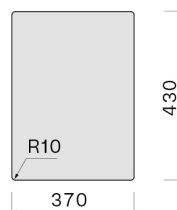

Iroko wood chopping board 330
x 420 x 18 mm

KACL.992

Polyethylene chopping board
330 x 420 x 18 mm

KACL.993

HPL chopping board 280 x 420 x
18 mm

TECHNICAL FEATURES

Installation type

Flush/Topmount

Dimensions

Cabinet 40 cm

Finishing

AISI 304 18/10 Scotch Brite
stainless steel

Motor

m³/h

Type of control

None

Length

440 mm

Height

245 mm

Depth

500 mm

CONSUMPTION AND CONNECTION FEATURES ENERGY CLASS

Cut-out size / Flushmount

Cut-out size / Topmount