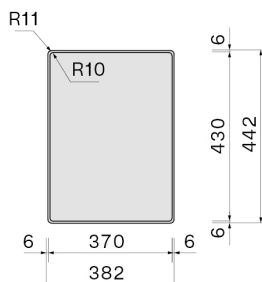

Iroko wood chopping board 330
x 420 x 18 mm

KACL.992

Polyethylene chopping board
330 x 420 x 18 mm

KACL.993

HPL chopping board 280 x 420 x
18 mm

TECHNICAL FEATURES

Installation type

Flush/Topmount

Dimensions

Cabinet 40 cm

Finishing

AISI 304 18/10 Scotch Brite
stainless steel

Motor

m³/h

Type of control

None

Length

440 mm

Height

245 mm

Depth

500 mm

CONSUMPTION AND CONNECTION FEATURES ENERGY CLASS

Cut-out size / Flushmount

Cut-out size / Topmount