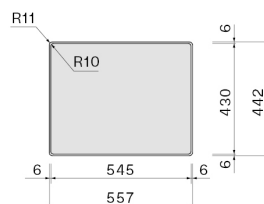

Iroko wood chopping board 330 x 420 x 18 mm

KACL.992

Polyethylene chopping board 330 x 420 x 18 mm

KACL.993

HPL chopping board 280 x 420 x 18 mm

TECHNICAL FEATURES

Installation type

Flush/Top/Undermount

Dimensions

Cabinet 60 cm

Finishing

AISI 304 18/10 Scotch Brite stainless steel

Motor

m³/h

Type of control

None

Packaging size

Length

615 mm

Height

245 mm

Depth

500 mm

CONSUMPTION AND CONNECTION FEATURES ENERGY CLASS

Cut-out size / Flushmount

Cut-out size / Topmount

Cut-out size / Undermount