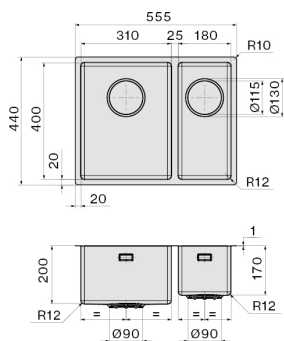

Dimensions

Cabinet 60 cm

Finishing

AISI 304 18/10 Scotch Brite stainless steel

Motor

m³/h

Type of control

None

The photograph is purely for information
It may not correspond to the selected version.

PACKAGING:WEIGHTS AND VOLUMES

Gross weight

11 kg

Net weight

5.54 kg

Volumes

0.08 m³

Packaging size

Length

615 mm

Height

245 mm

Depth

500 mm

CONSUMPTION AND CONNECTION FEATURES ENERGY CLASS

Cut-out size / Flushmount

Cut-out size / Topmount

Cut-out size / Undermount