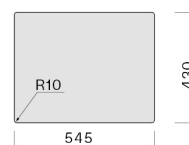

Packaging size

Length

615 mm

Height

245 mm

Depth

500 mm

CONSUMPTION AND CONNECTION FEATURES ENERGY CLASS

Cut-out size / Flushmount

Cut-out size / Topmount

Cut-out size / Undermount