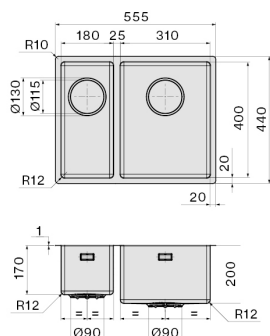

Iroko wood chopping board 330 x 420 x 18 mm

KACL.992

Polyethylene chopping board 330 x 420 x 18 mm

KACL.993

HPL chopping board 280 x 420 x 18 mm

The photograph is purely for information
It may not correspond to the selected version.

TECHNICAL FEATURES

Installation type

Flush/Top/Undermount

Dimensions

Cabinet 60 cm

Finishing

AISI 304 18/10 Scotch Brite stainless steel

Motor

Volumes

0.08 m³

Packaging size

Length

615 mm

Height

245 mm

Depth

500 mm

CONSUMPTION AND CONNECTION FEATURES ENERGY CLASS

Cut-out size / Flushmount

Cut-out size / Topmount