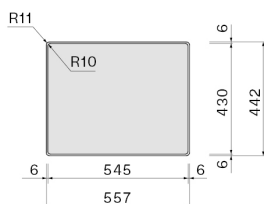

Iroko wood chopping board 330 x 420 x 18 mm

KACL.992

Polyethylene chopping board 330 x 420 x 18 mm

KACL.993

HPL chopping board 280 x 420 x 18 mm

The photograph is purely for information
It may not correspond to the selected version.

TECHNICAL FEATURES

Installation type

Flush/Top/Undermount

Dimensions

Cabinet 60 cm

Finishing

AISI 304 18/10 Scotch Brite stainless steel

Motor

Volumes

0.08 m³

Packaging size

Length

615 mm

Height

245 mm

Depth

500 mm

CONSUMPTION AND CONNECTION FEATURES ENERGY CLASS

Cut-out size / Flushmount

Cut-out size / Topmount