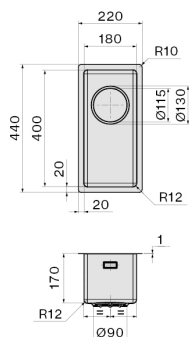

### Dimensions

Cabinet 30 cm

### Volumes

0.03 m<sup>3</sup>

### Packaging size

Length

270 mm

Height

245 mm

Depth

500 mm

## CONSUMPTION AND CONNECTION FEATURES ENERGY CLASS

Cut-out size / Flushmount

Cut-out size / Topmount