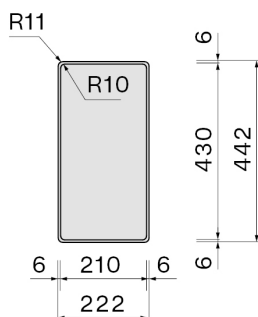

### Volumes

0.03 m<sup>3</sup>

### Packaging size

Length

270 mm

Height

245 mm

Depth

500 mm

## CONSUMPTION AND CONNECTION FEATURES ENERGY CLASS

Cut-out size / Flushmount

Cut-out size / Topmount