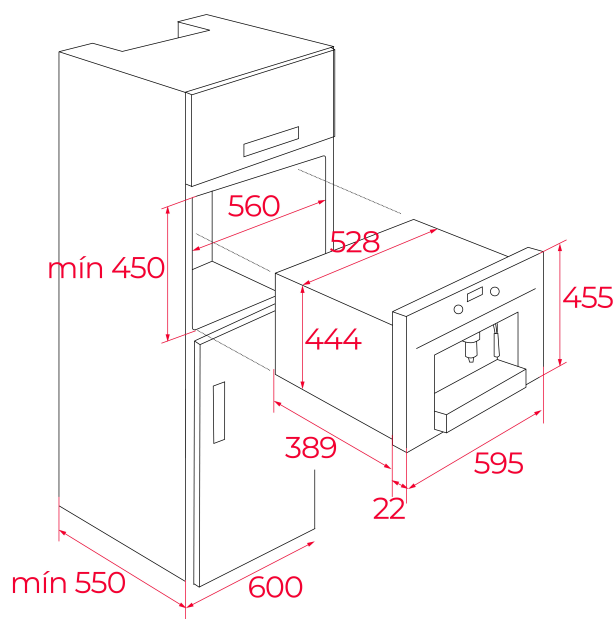

Built-in coffee machine with automatic programs for ground coffee, tea and steam

REFERENCE

REF: 41598030

EAN: 8421152145401

FEATURES

- Automatic built-in coffee machine
- Self-cleaning function
- Intensity and coffee size regulation
- Touch control display with knobs
- 30 automatic programs
- Capacity: 2 cups at once
- Adjustable height system for different cup sizes
- Milk frother and hot water pipe
- Integrated steel grinder for natural coffee beans
- Coffee beans container, 200 grams capacity
- Availability for ground coffee
- 15 bar pump pressure
- 1.8 litres water tank
- Waste container
- Descaling function
- Installation with telescopic rails for easy pull out of the coffee maker

DIMENSIONS

Product height (mm): 455

Product width (mm): 595

Product depth (mm): 412

Product length (mm):

Net weight (Kg): 23

TECHNICAL DETAILS

Power rate (V): 220-240

Frequency (Hz): 50/60

Maximum Nominal Power (W): 1350

COLOURS

41598030 Black Glass with StainlessSteel frame

111630001 Black Glass

111630001 Stone Grey Glass

111630001 Reflex glass

111630001 Steam Grey Glass