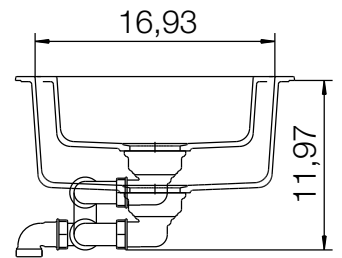

CRISTALITE<sup>+</sup> PRIMUS D-150

MEASUREMENTS IN MILLIMETRE

For installation from top

For undermount installation

CRISTALITE<sup>+</sup> PRIMUS D-150

MEASUREMENTS IN INCHES

For installation from top

For undermount installation