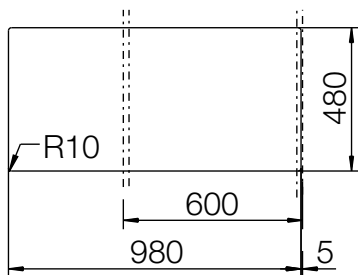

CRISTALITE<sup>+</sup> PRIMUS D-150

MEASUREMENTS IN MILLIMETRE

For installation from top

For undermount installation

CRISTALITE<sup>+</sup> PRIMUS D-150

MEASUREMENTS IN INCHES

For installation from top

For undermount installation