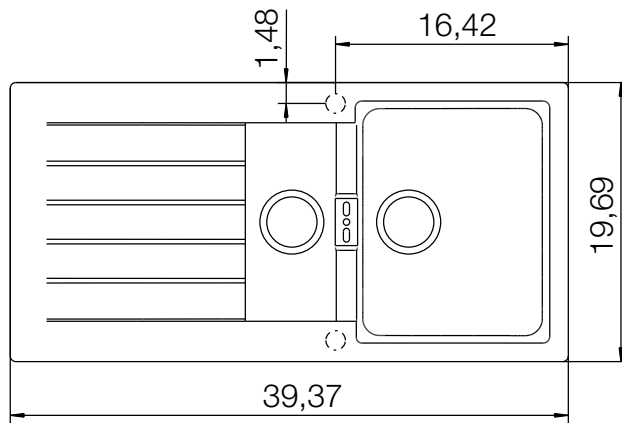

CRISTALITE<sup>+</sup> PRIMUS D-150

MEASUREMENTS IN MILLIMETRE

For installation from top

For undermount installation

CRISTALITE<sup>+</sup> PRIMUS D-150

MEASUREMENTS IN INCHES

For installation from top

For undermount installation