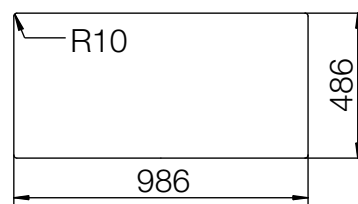

CRISTALITE<sup>+</sup> PRIMUS D-150

MEASUREMENTS IN MILLIMETRE

For installation from top

For undermount installation

CRISTALITE<sup>+</sup> PRIMUS D-150

MEASUREMENTS IN INCHES

For installation from top

For undermount installation