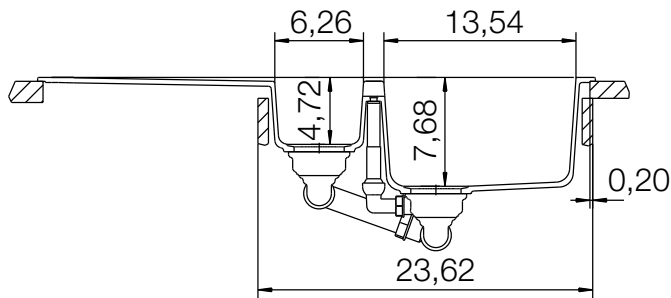

CRISTALITE<sup>+</sup> PRIMUS D-150

MEASUREMENTS IN MILLIMETRE

For installation from top

For undermount installation

CRISTALITE<sup>+</sup> PRIMUS D-150

MEASUREMENTS IN INCHES

For installation from top

For undermount installation