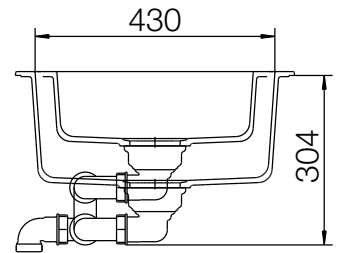

CRISTALITE<sup>+</sup> PRIMUS D-150

MEASUREMENTS IN MILLIMETRE

For installation from top

For undermount installation

CRISTALITE<sup>+</sup> PRIMUS D-150

MEASUREMENTS IN INCHES

For installation from top

For undermount installation