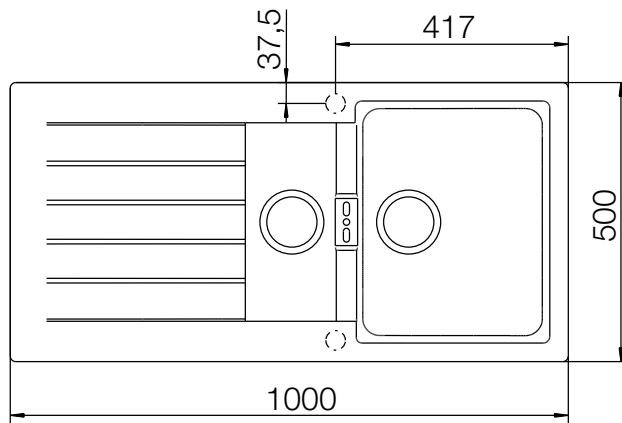

CRISTALITE<sup>+</sup> PRIMUS D-150

MEASUREMENTS IN MILLIMETRE

For installation from top

For undermount installation

CRISTALITE<sup>+</sup> PRIMUS D-150

MEASUREMENTS IN INCHES

For installation from top

For undermount installation