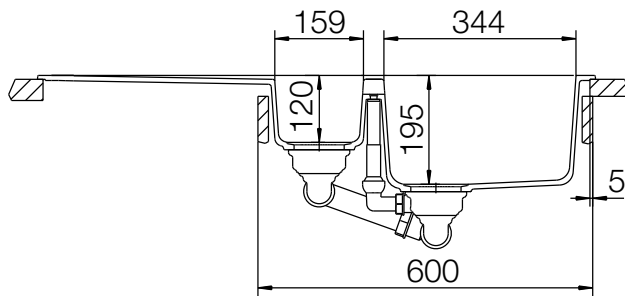

CRISTALITE<sup>+</sup> PRIMUS D-150

MEASUREMENTS IN MILLIMETRE

For installation from top

For undermount installation

CRISTALITE<sup>+</sup> PRIMUS D-150

MEASUREMENTS IN INCHES

For installation from top

For undermount installation