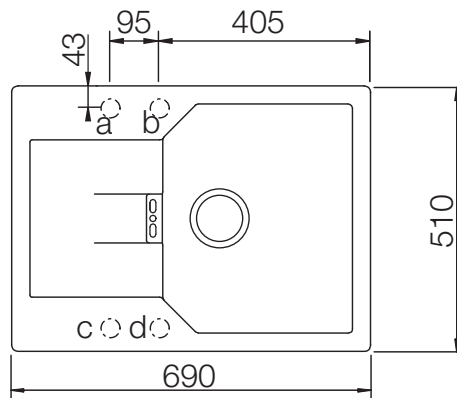

CRISTALITE® MANHATTAN D-100S

MEASUREMENTS IN MILLIMETRE

For installation from top

For undermount installation

CRISTALITE® MANHATTAN D-100S

MEASUREMENTS IN INCH

For installation from top

For undermount installation