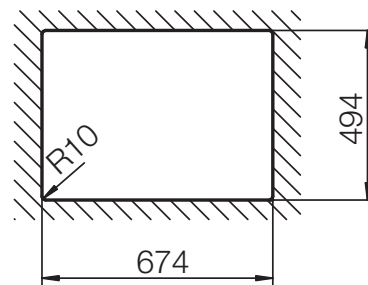

CRISTALITE® MANHATTAN D-100S

MEASUREMENTS IN MILLIMETRE

For installation from top

For undermount installation

CRISTALITE® MANHATTAN D-100S

MEASUREMENTS IN INCH

For installation from top

For undermount installation