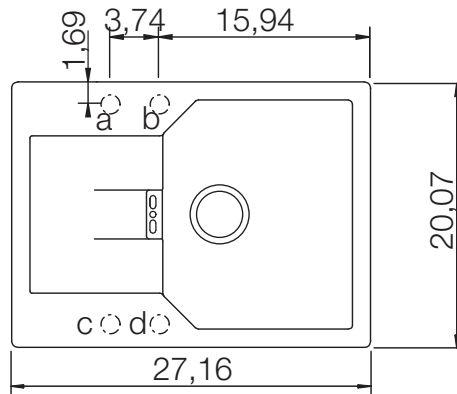

CRISTALITE® MANHATTAN D-100S

MEASUREMENTS IN MILLIMETRE

For installation from top

For undermount installation

CRISTALITE® MANHATTAN D-100S

MEASUREMENTS IN INCH

For installation from top

For undermount installation