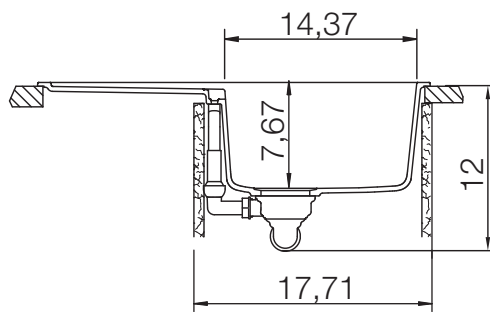

CRISTALITE® MANHATTAN D-100S

MEASUREMENTS IN MILLIMETRE

For installation from top

For undermount installation

CRISTALITE® MANHATTAN D-100S

MEASUREMENTS IN INCH

For installation from top

For undermount installation