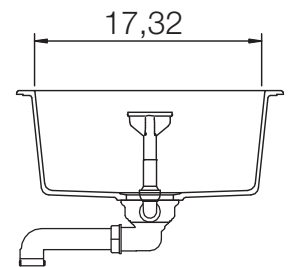

CRISTALITE® MANHATTAN D-100S

MEASUREMENTS IN MILLIMETRE

For installation from top

For undermount installation

CRISTALITE® MANHATTAN D-100S

MEASUREMENTS IN INCH

For installation from top

For undermount installation