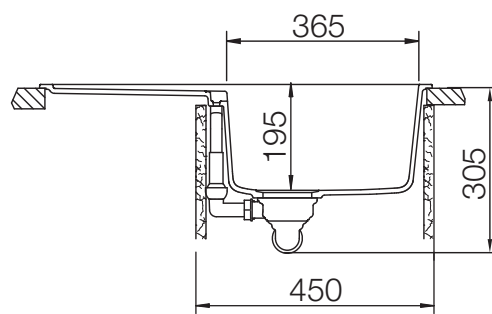

CRISTALITE® MANHATTAN D-100S

MEASUREMENTS IN MILLIMETRE

For installation from top

For undermount installation

CRISTALITE® MANHATTAN D-100S

MEASUREMENTS IN INCH

For installation from top

For undermount installation