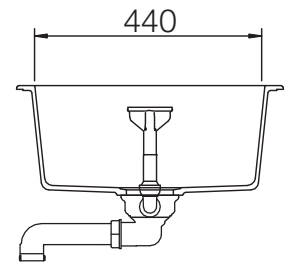

CRISTALITE® MANHATTAN D-100S

MEASUREMENTS IN MILLIMETRE

For installation from top

For undermount installation

CRISTALITE® MANHATTAN D-100S

MEASUREMENTS IN INCH

For installation from top

For undermount installation