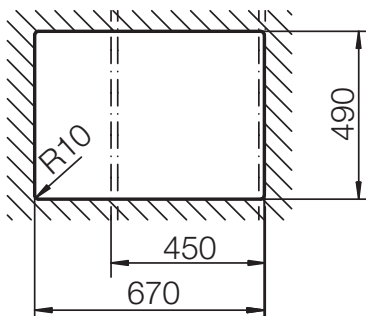

CRISTALITE® MANHATTAN D-100S

MEASUREMENTS IN MILLIMETRE

For installation from top

For undermount installation

CRISTALITE® MANHATTAN D-100S

MEASUREMENTS IN INCH

For installation from top

For undermount installation